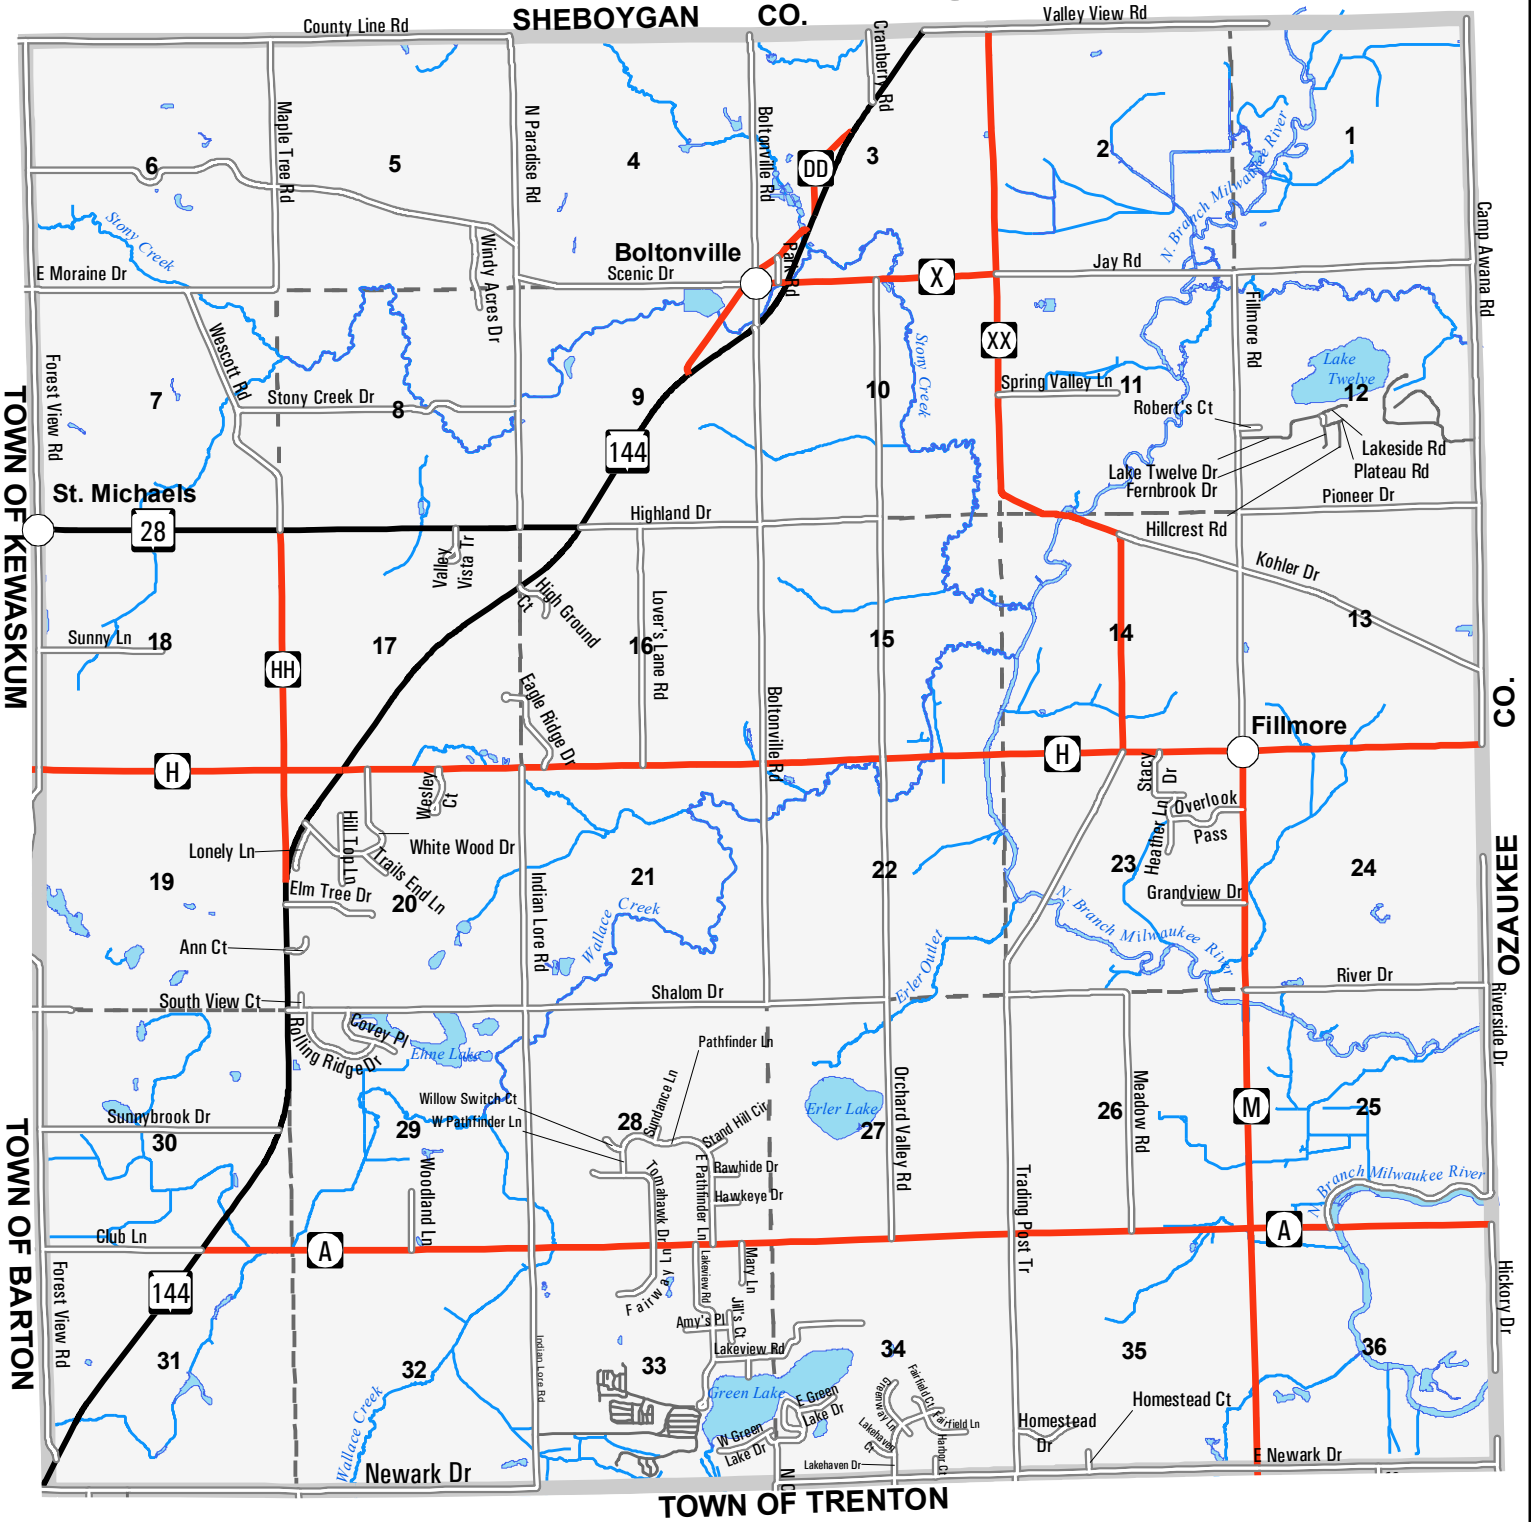

# Town of Farmington

- Town Boundary
- Section Line
- Unincorporated Place
- Surface Water
- State Highway
- County Highway
- Local Road
- Private Road

Map Created: December 20, 2004

Map produced by the Geographic Information Systems Division of the Washington County Planning and Parks Department

This map is subject to errors and omissions and is not certified by Washington County