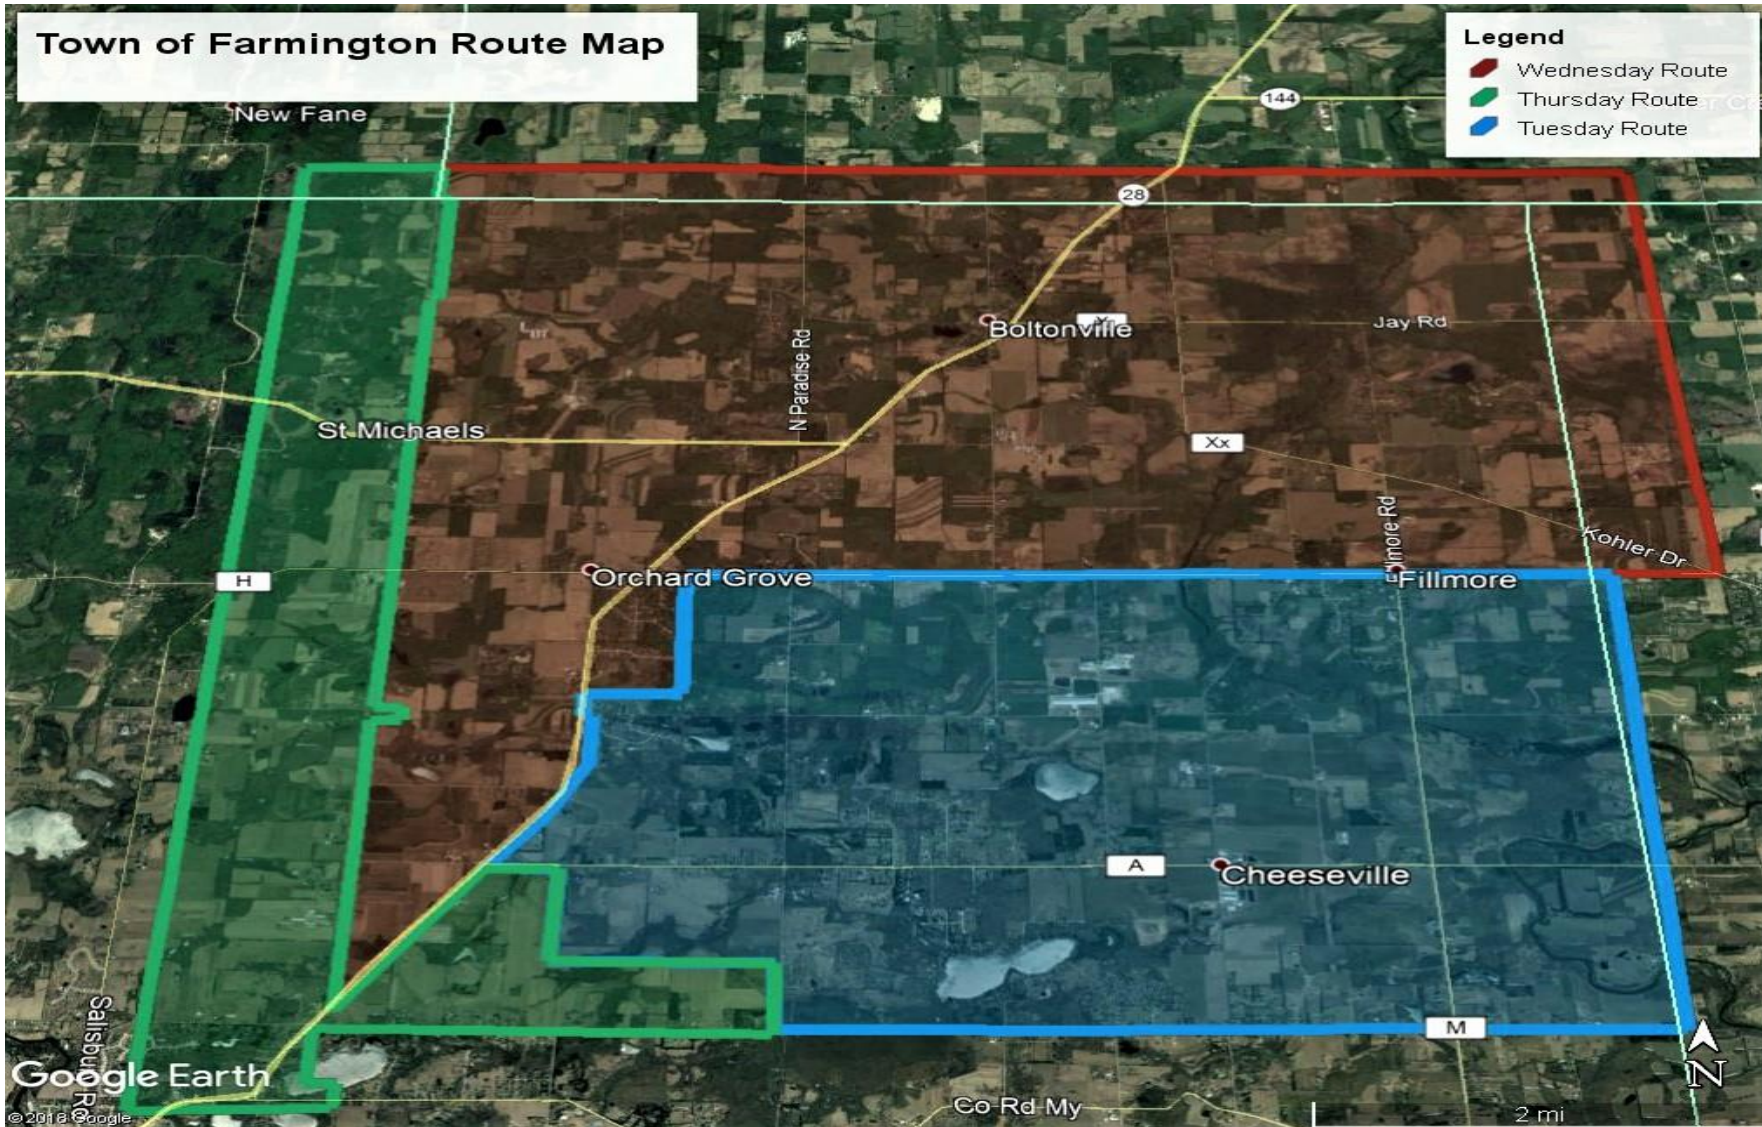

1. Tuesday:
2. South of County H and East of State Hwy 144
   - On E Newark Dr East of Indian Lore Rd.

1. Wednesday:
2. North side of County Hwy H, and North and South on Cty H between St. Hwy 144 and Forest View
   - On State Hwy 144, On Sunnybrook Dr., Club Ln., Ann Ct.
   - On, or streets off of Whitewood Dr.

1. Thursday:
2. On or West of Forest View Dr.
   - On E. Newark Dr., W of Indian Lore

For any service related concerns or questions, or for more information, please contact Waste Management at (888) 960-0008 or wmeservice@wm.com.

THINK GREEN