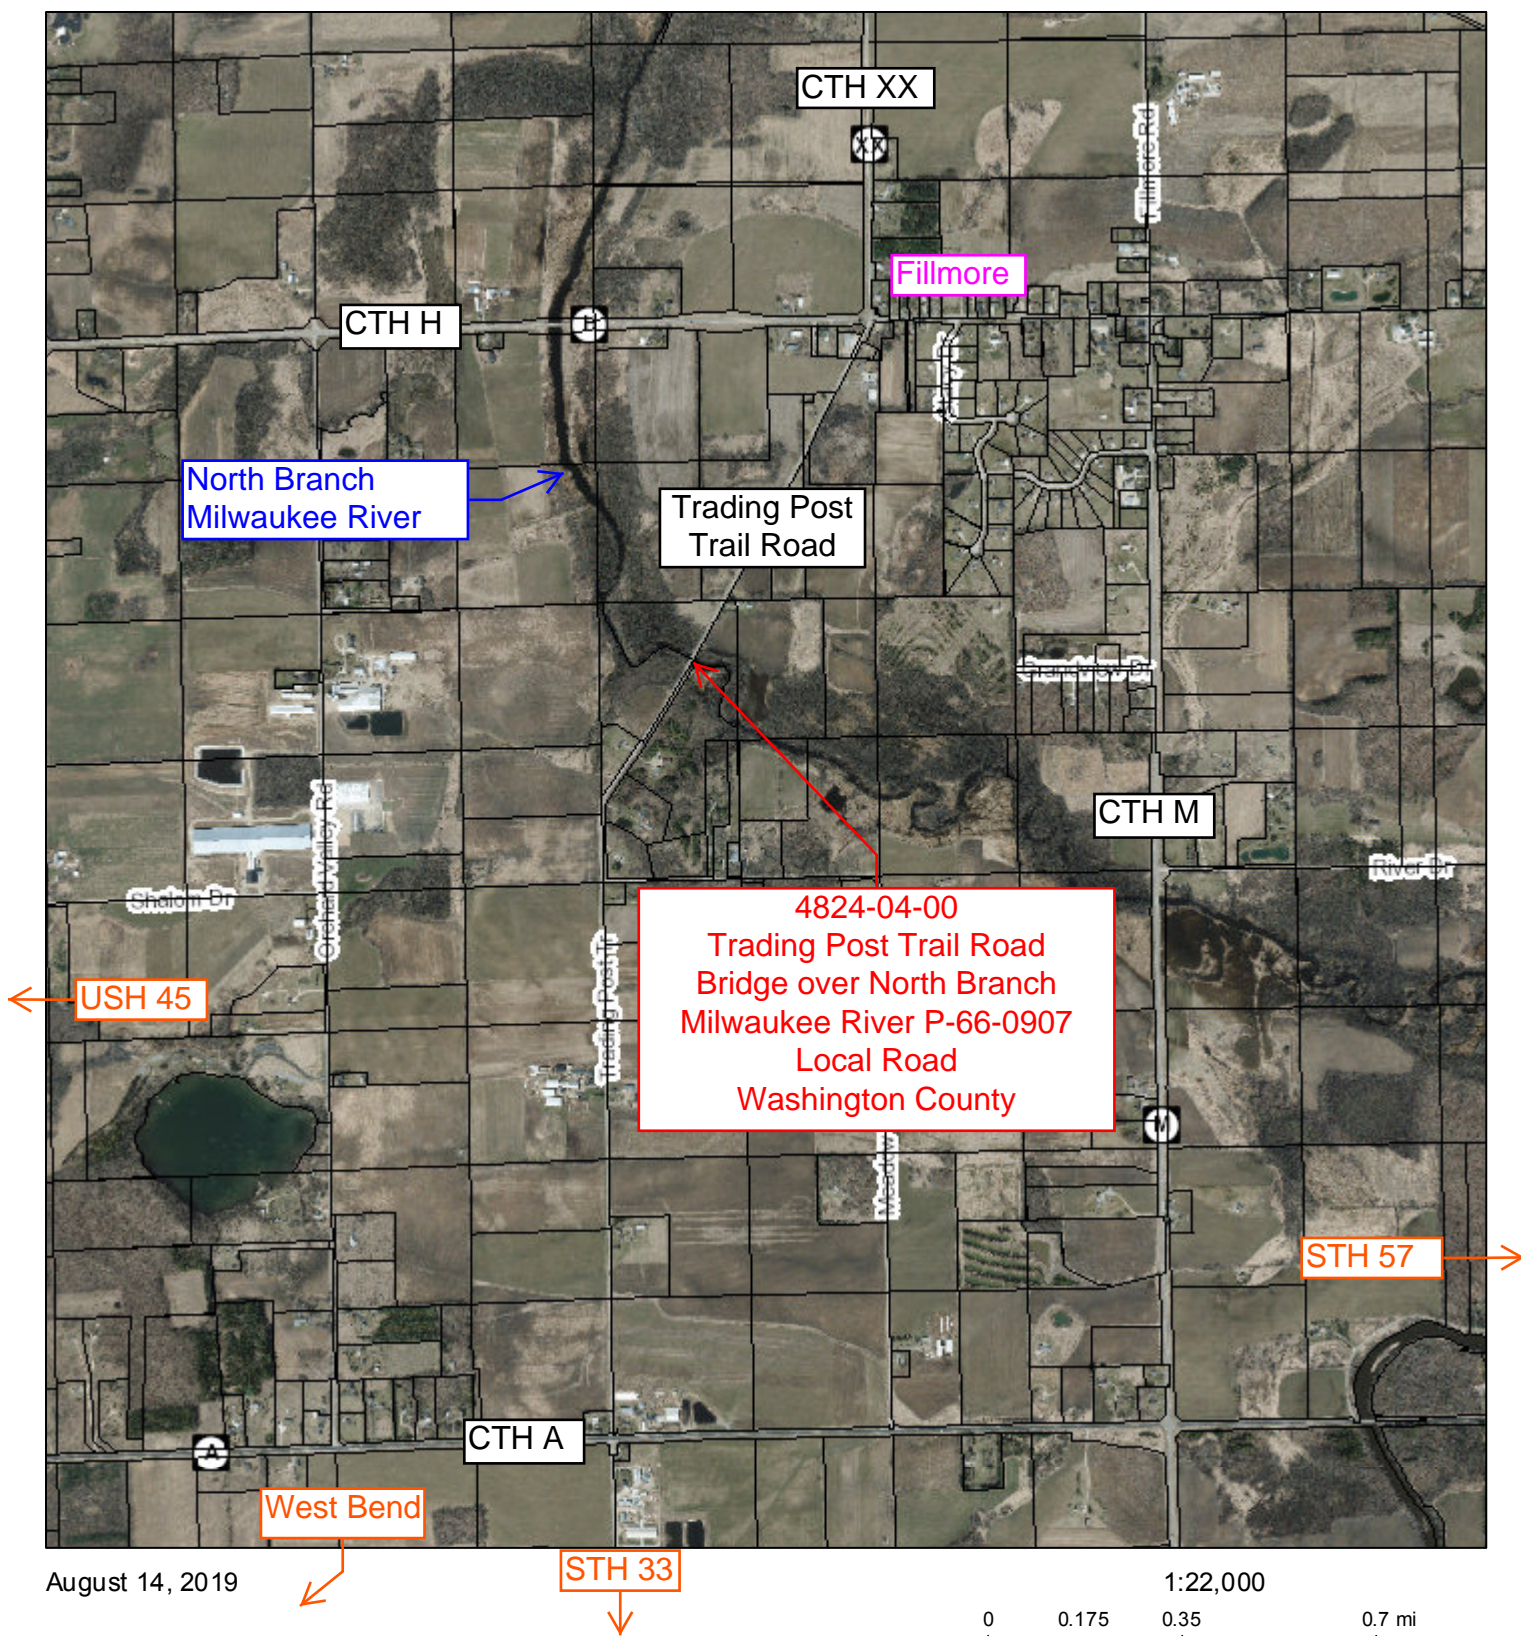

ATTACHMENT A - Project Location Map
Trading Post Trail Bridge

Town of Farmington

Washington County
Washington County, Wisconsin